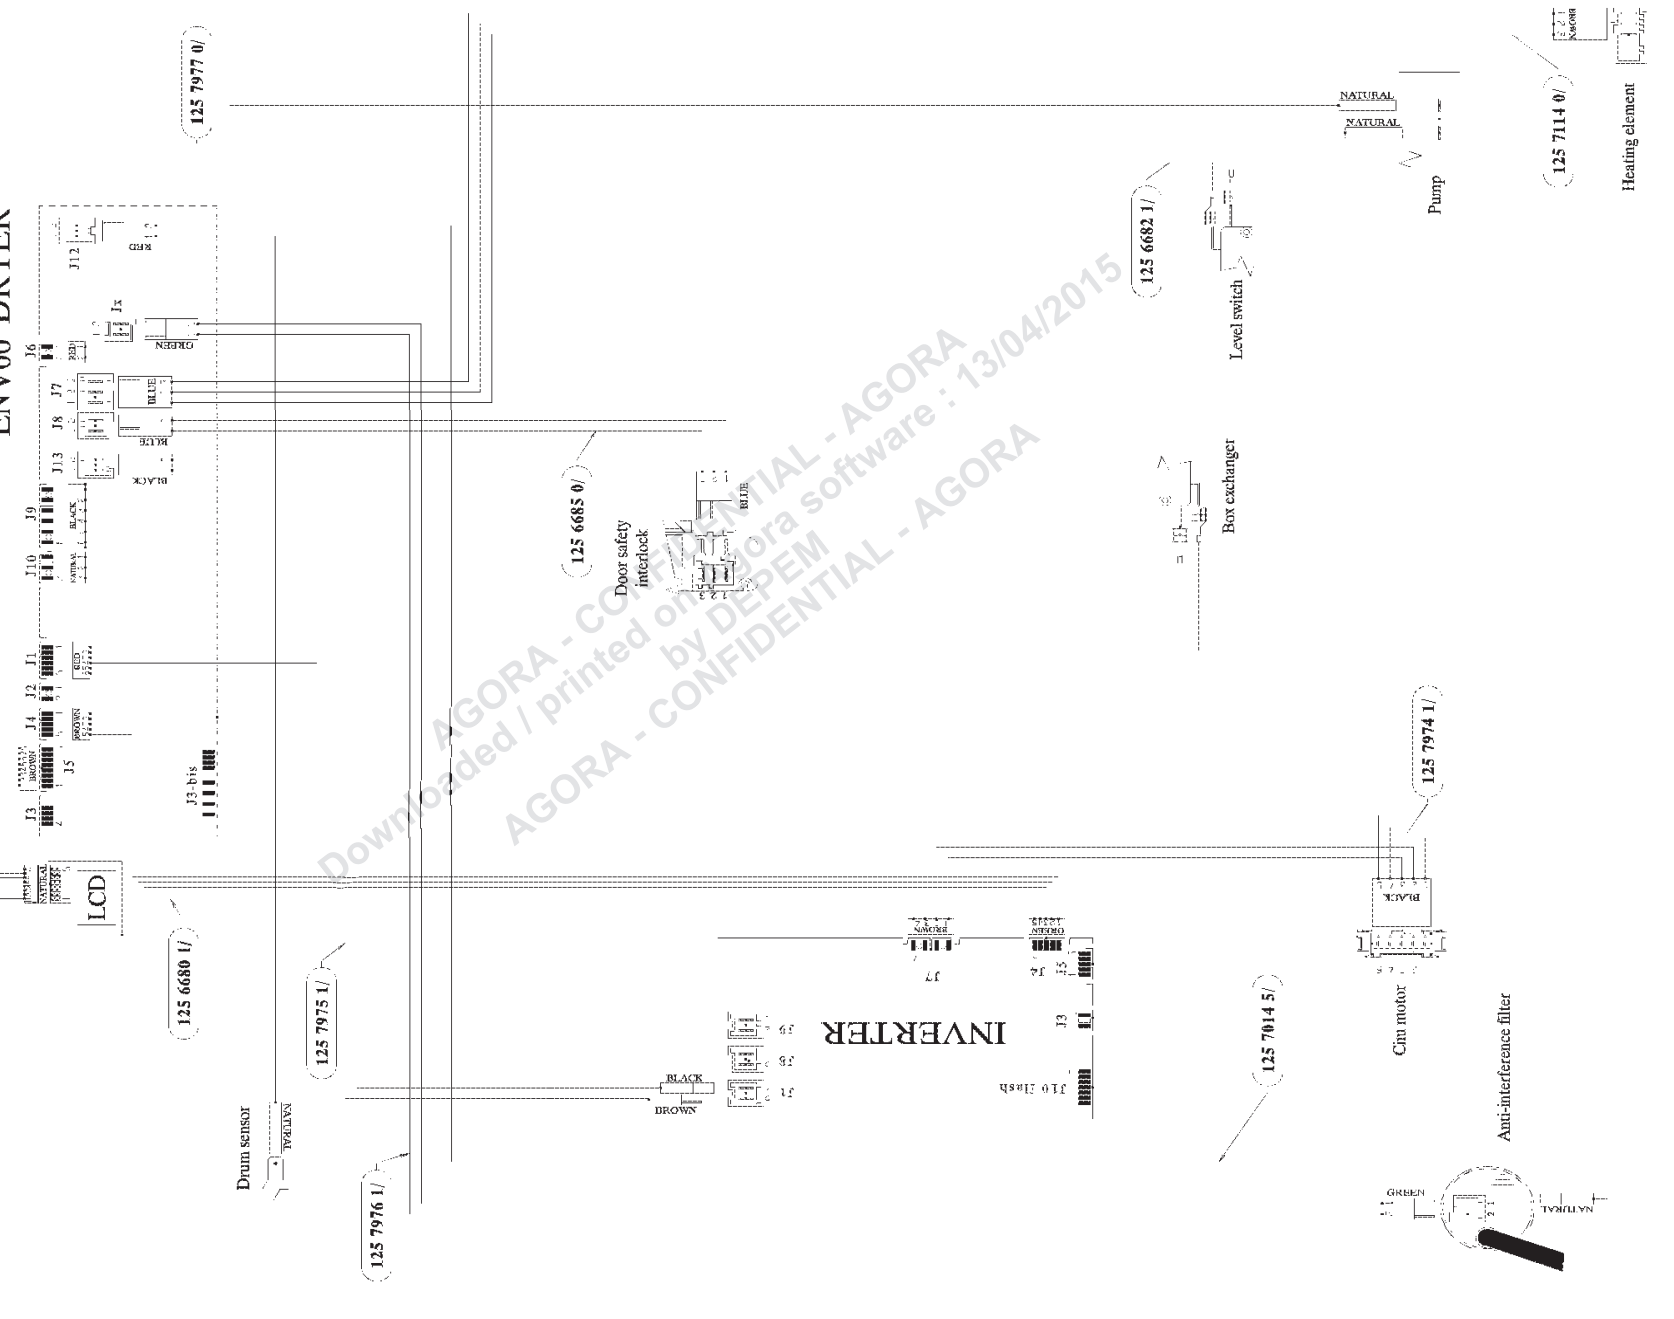

125713340_b

132 5230 0/ NOT INCLUDED IN THE WIRING HARNESS
ONLY IN VERSION WITH LCD

(HIGH) ENV06 DRYER

125713340_c